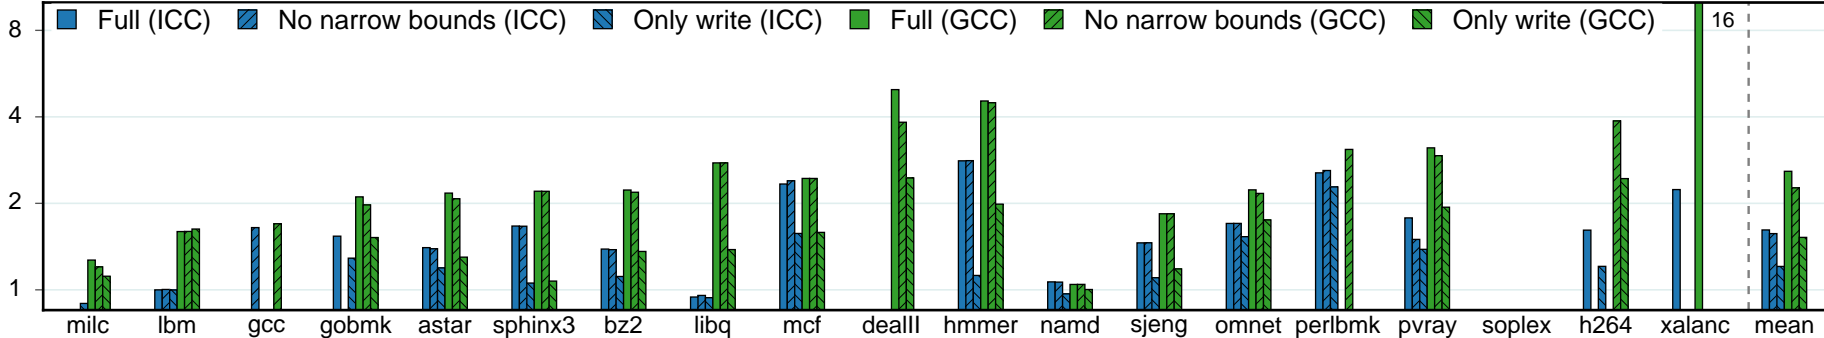

## SPEC

Normalized runtime  
(w.r.t. native)

■ Full (ICC)  
 ▨ No narrow bounds (ICC)  
 ▩ Only write (ICC)  
 ■ Full (GCC)  
 ▨ No narrow bounds (GCC)  
 ▩ Only write (GCC)

16